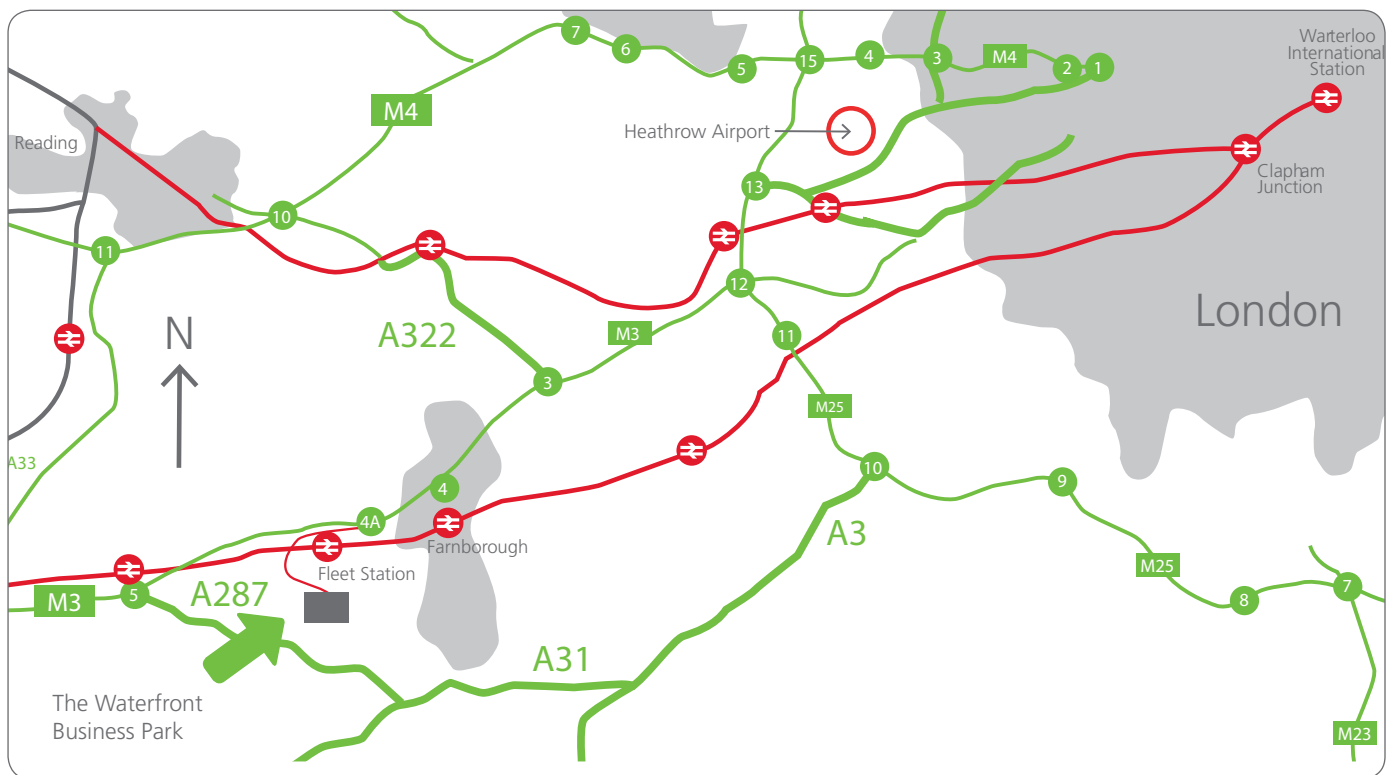

Directions to Waterfront

By Train:

Direct line between Waterloo and Fleet Station.

By Road:

From the M3, exit at Junction 4a and follow signs for Fleet (A3013) driving through a succession of roundabouts. Drive over the railway bridge and take the 2nd exit at the Station roundabout into Waterfront Business Park. Take the first road on the left and drive towards the Dimension Data building.