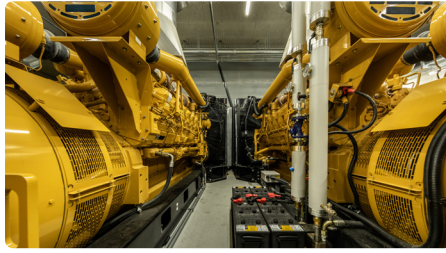

Certifications

- Tier 3 - TIA 942/G (building A)
- ISO 9001
- ISO 27001 IT-GS (BSI)
- ISO 50001
- PCI DSS
- ISAE 3402 Type II

Global data center network

- Part of the NTT family
- Connectivity options to our global network

Service level agreement

- 99.999% power uptime availability
- Climate control conditions in line with ASHRAE guidelines
- Connectivity availability

Address and contact

Zurich 1 Data Center

NTT Global Data Centers Switzerland AG
Hofwisenstrasse 56
P.O.Box 11
8153 Rümlang
Switzerland

T: +41 44 81 76 500

E: dc.emea.sales@global.ntt

Location